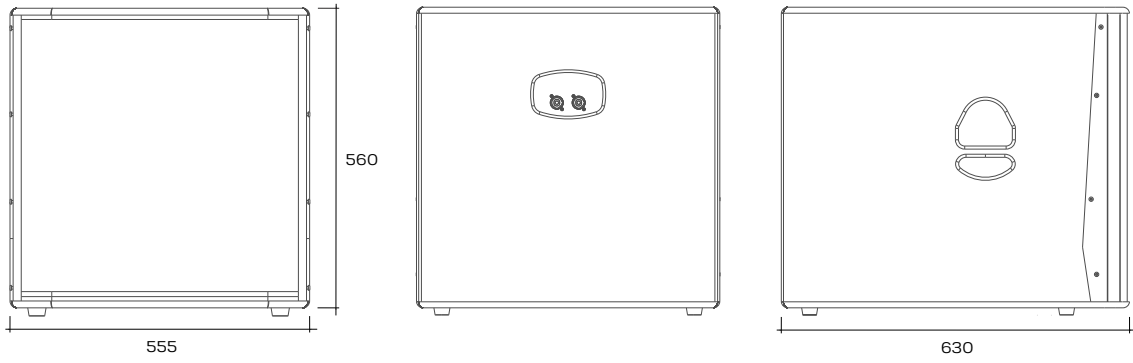

Unit: mm (millimeters)