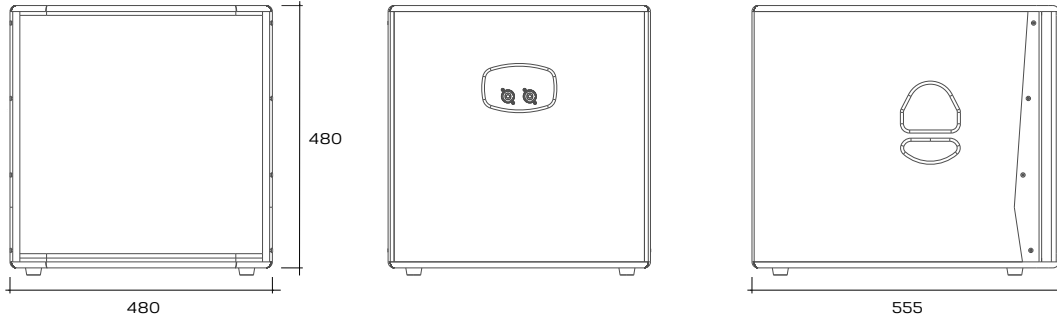

Dimensions

G15

G18