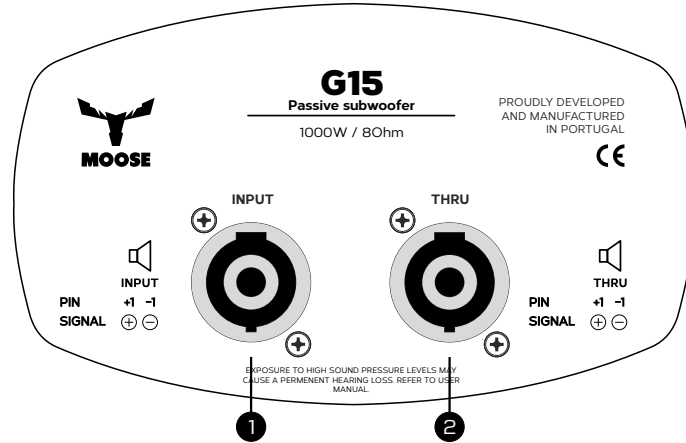

## Connections and Controls

Please refer to the following scheme and instructions:

G15 Backpanel  
G18 Backpanel

1. **INPUT:** Speakon NL4 compatible input.
2. **THRU:** Speakon NL4 compatible output (parallel wired with Speakon compatible input 1+/1-).