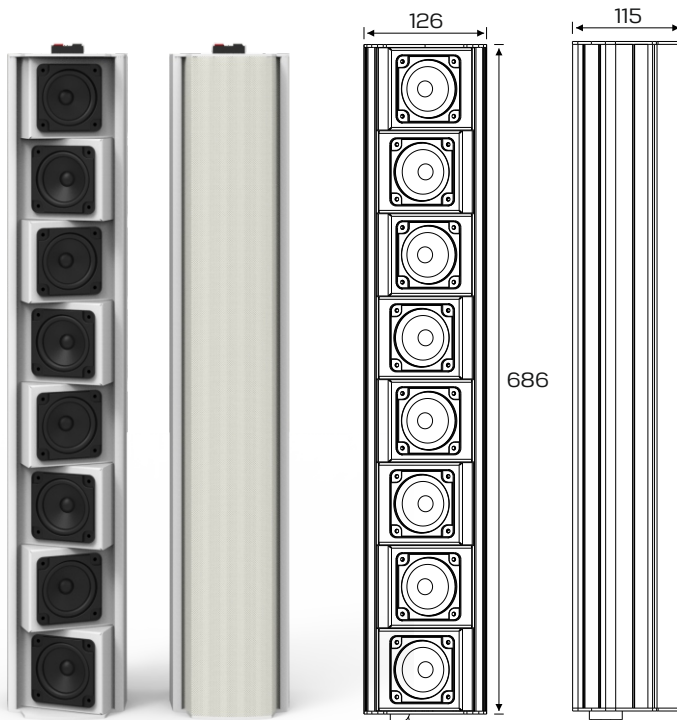

Technical specifications

Acoustical

Configuration	Public address column speaker
Power handling capacity	60W rms
LOW/MID freq.	8x 3" rubber cone woofer
Frequency response	100Hz - 18kHz
Horinzal coverage angle	aprox. 180°
Vertical coverage angle	30°
SPL (1W/1kHz)	96dB @ 1m
High impedance input	100V line transformer

Physical

Cabinet	Extruded aluminium construction
Grille	Custom perforated metal grille
Color	Black or white textured powder coating
Hardware	C-sup M for wall mounting
Dimensions	126x115x686mm
Weight	13.5Kg

INSTALLATION

STEP 1: Set the location of the Speaker on the wall where is to be installed.

STEP 2: Mark the location of the bracket holes using the 1:1 scaled diagram/mould (figure 1)

STEP 3: Drill 6mm holes and then screw brackets on the wall with the supplied screws. First fasten upper screws in bracket only to support the weight.

STEP 4: After the Speaker is installed and well fixed to the wall using the 4 screws supplied it is possible to connect the signal cable to the high impedance 100V line input respecting polarity (+/-).