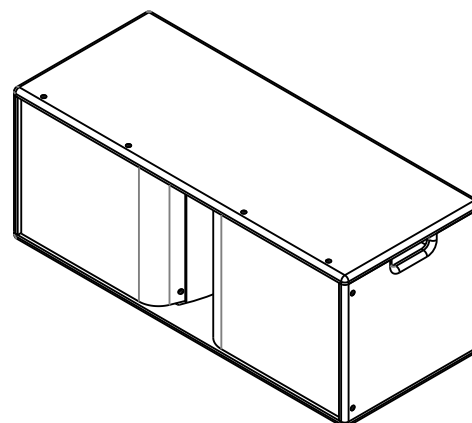

IB212

Presentation:

The INSTALL SUB subwoofer series were designed to be an universally useable solution for installations seeking for a discrete but compact and effective subwoofer. Its bass reflex design is engineered to be as compact as possible while giving the maximum performance in terms of sound quality and bass response to any a PA installation.

The series comprises 4 models, IB 8 with a 8" (1.5in VC), IB12 with a 12" (2.95in VC), IB15 with a 15" (4in VC) and IB212 with 2x 12" (2.5in VC) all equipped with rubber surround EU transducers to provide excellent power density in compact enclosures.

This INSTALL SUB series is the perfect partner to work with MOOSE INSTALL and LINEA series acting as a supplement in PA installations to complete the existing sound with a deep and extended low frequency response, the ideal solution to any installed sound applications where space is limited allows close placement to any wall or corner.

The perfect solution for bars and restaurants, hotels, retail, etc.

Features:

- Bass reflex installation subwoofer
- 2x 12" (2.5in VC) LF EU transducer (rubber surround)
- 800W AES / 1600W Program power
- 2x NL4, parallel-connected
- Versatile, compact, low-profile style
- Supplied with wallmount brackets
- Rugged and durable 15mm birch plywood construction
- Powder coated custom perforated steel grille