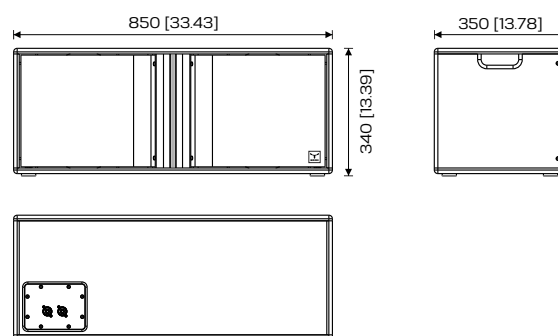

The series comprises 4 models, IB 8 with a 8" (1.5in VC), IB12 with a 12" (2.95in VC), IB15 with a 15" (4in VC) and IB212 with 2x 12" (2.5in VC) all equipped with rubber surround EU transducers to provide excellent power density in compact enclosures.

This INSTALL SUB series is the perfect partner to work with MOOSE INSTALL and LINEA series acting as a supplement in PA installations to complete the existing sound with a deep and extended low frequency response, the ideal solution to any installed sound applications where space is limited allows close placement to any wall or corner.

The perfect solution for bars and restaurants, hotels, retail, etc.

Features:

- Bass reflex installation subwoofer
- 2x 12" (2.5in VC) LF EU transducer (rubber surround)
- 800W AES / 1600W Program power
- 2x NL4, parallel-connected
- Versatile, compact, low-profile style
- Supplied with wallmount brackets
- Rugged and durable 15mm birch plywood construction
- Powder coated custom perforated steel grille

Mechanical

Enclosure	15mm birch plywood, rugged polyurea coating
Grille	Custom perforated metal grilles w/ acoustic foam
Color	Black or white textured
Hardware	4 rubber feet Wallmount brackets (optional)
Dimensions	850x350x340mm 33.43x13.78x13.39in
Weight	38Kg 83.78lb